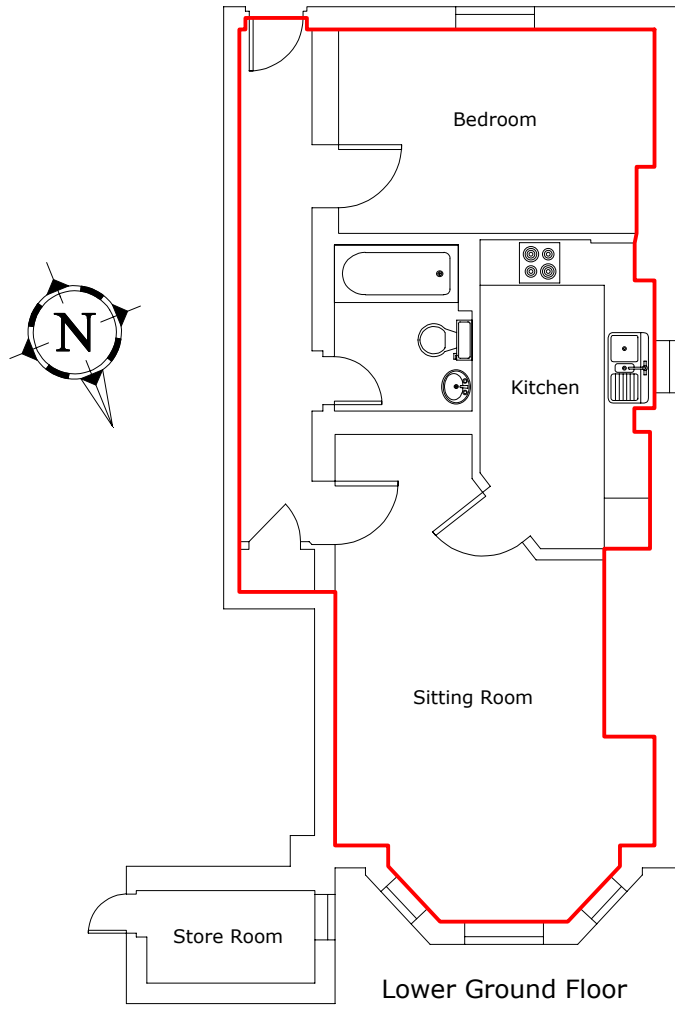

Location plan Scale 1:1250

Trueplan (UK) Ltd,
 Bank Chambers, 36 Mount Pleasant Road,
 Tunbridge Wells, Kent TN1 1RB
 01892 614 881
 plans@trueplan.co.uk www.trueplan.co.uk

Flat 1, 3 Park Road
 Tunbridge Wells
 Kent
 TN4 9JN

Scale 1:100 @A4
 Drawing no.: 47049
 Date drawn: 18-08-2021
 Revision: 0