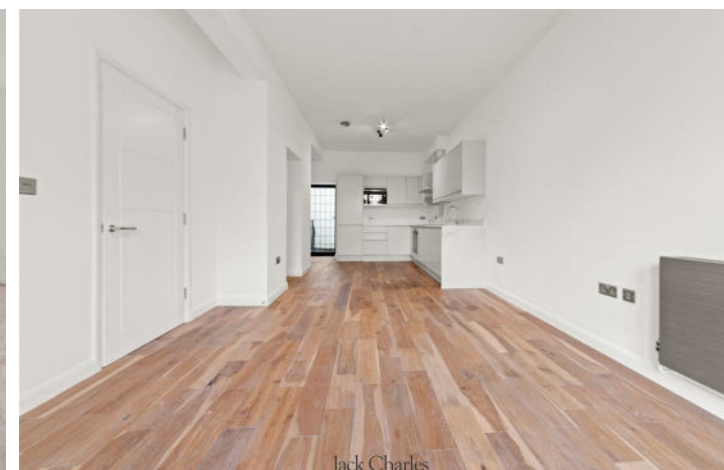

This is Plot 2, which is a three bedroom mews style house with its own roof terrace / balcony, private garden and two parking spaces. Images are from a variety of units.

Tonbridge Location

Tonbridge is a thriving market town that has developed over the centuries. It boasts a fine example of a 'Motte and Bailey' Norman castle built in the 13th century, set on the banks of the river Medway with the castle grounds abutting Tonbridge Park offering covered/open air swimming pool, tennis courts, children's play areas, miniature railway, putting etc. Tonbridge town offers an excellent range of retail and leisure activities with many High Street stores and a full complement of banks and building societies, together with a selection of coffee shops, restaurants and local inns. The mainline station provides fast commuter links into London (Cannon Street/London Bridge/Charing Cross in approximately 40 minutes) with road links to the M20 & M25 motorways via the nearby A26 and A21. Tonbridge offers a full scale of education from Nursery to College and includes Grammar & Private schools such as the world-renowned Tonbridge School. There are many places of historical interest in the surrounding areas including Penshurst Place and Gardens, Hever Castle, Knole House and Chartwell (once home to Winston Churchill).