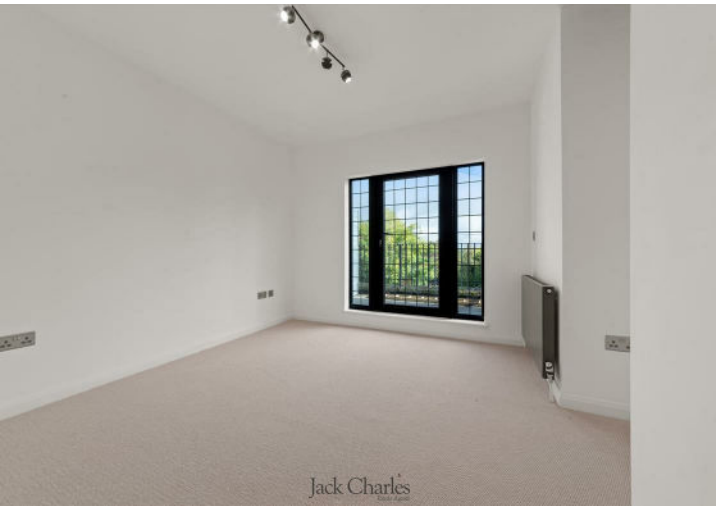

Jack Charles
Estate Agents