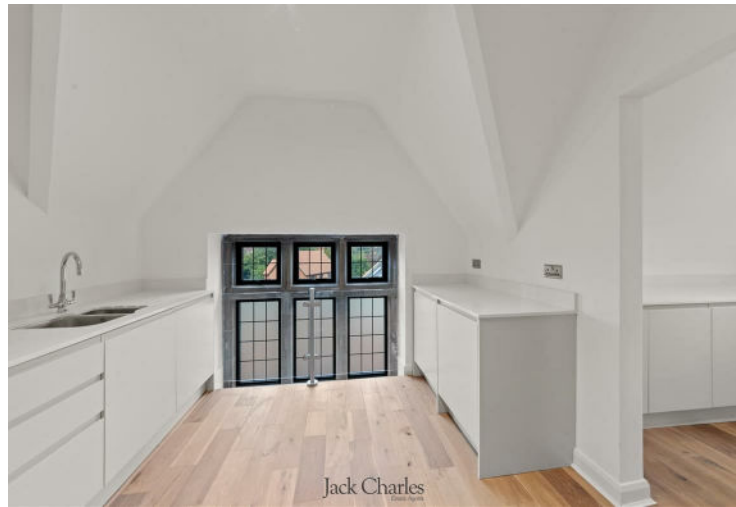

Jack Charles