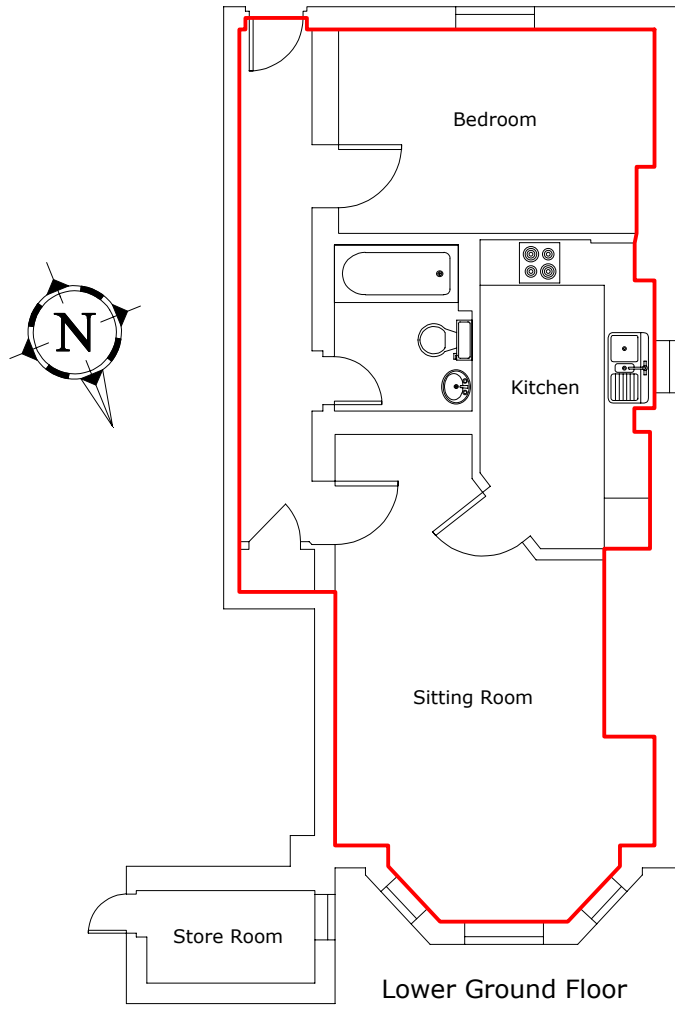

Location plan Scale 1:1250

Trueplan (UK) Ltd,  
 Bank Chambers, 36 Mount Pleasant Road,  
 Tunbridge Wells, Kent TN1 1RB  
 01892 614 881  
 plans@trueplan.co.uk www.trueplan.co.uk

Flat 1, 3 Park Road  
 Tunbridge Wells  
 Kent  
 TN4 9JN

Scale 1:100 @A4  
 Drawing no.: 47049  
 Date drawn: 18-08-2021  
 Revision: 0