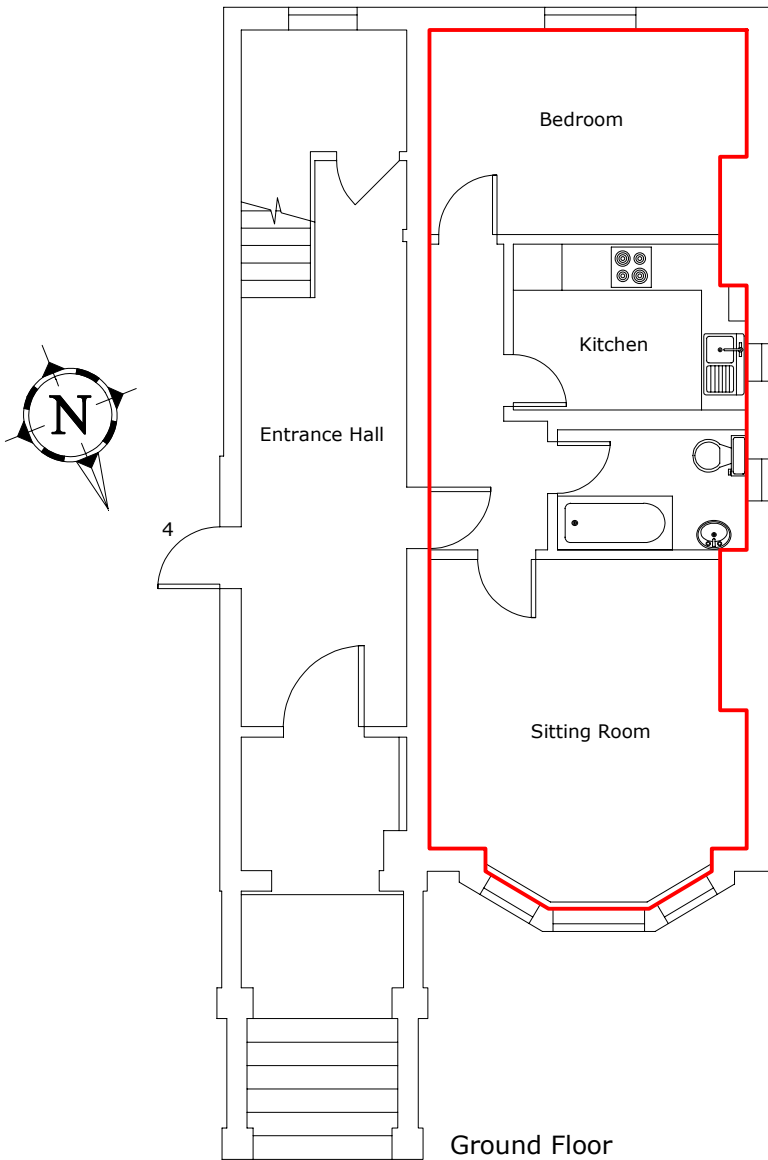

Location plan Scale 1:1250

Ground Floor

Trueplan (UK) Ltd,
 Bank Chambers, 36 Mount Pleasant Road,
 Tunbridge Wells, Kent TN1 1RB
 01892 614 881
 plans@trueplan.co.uk www.trueplan.co.uk

Flat 3, 3 Park Road
 Tunbridge Wells
 Kent
 TN4 9JN

Scale 1:100 @A4
 Drawing no.: 47049
 Date drawn: 18-08-2021
 Revision: 0